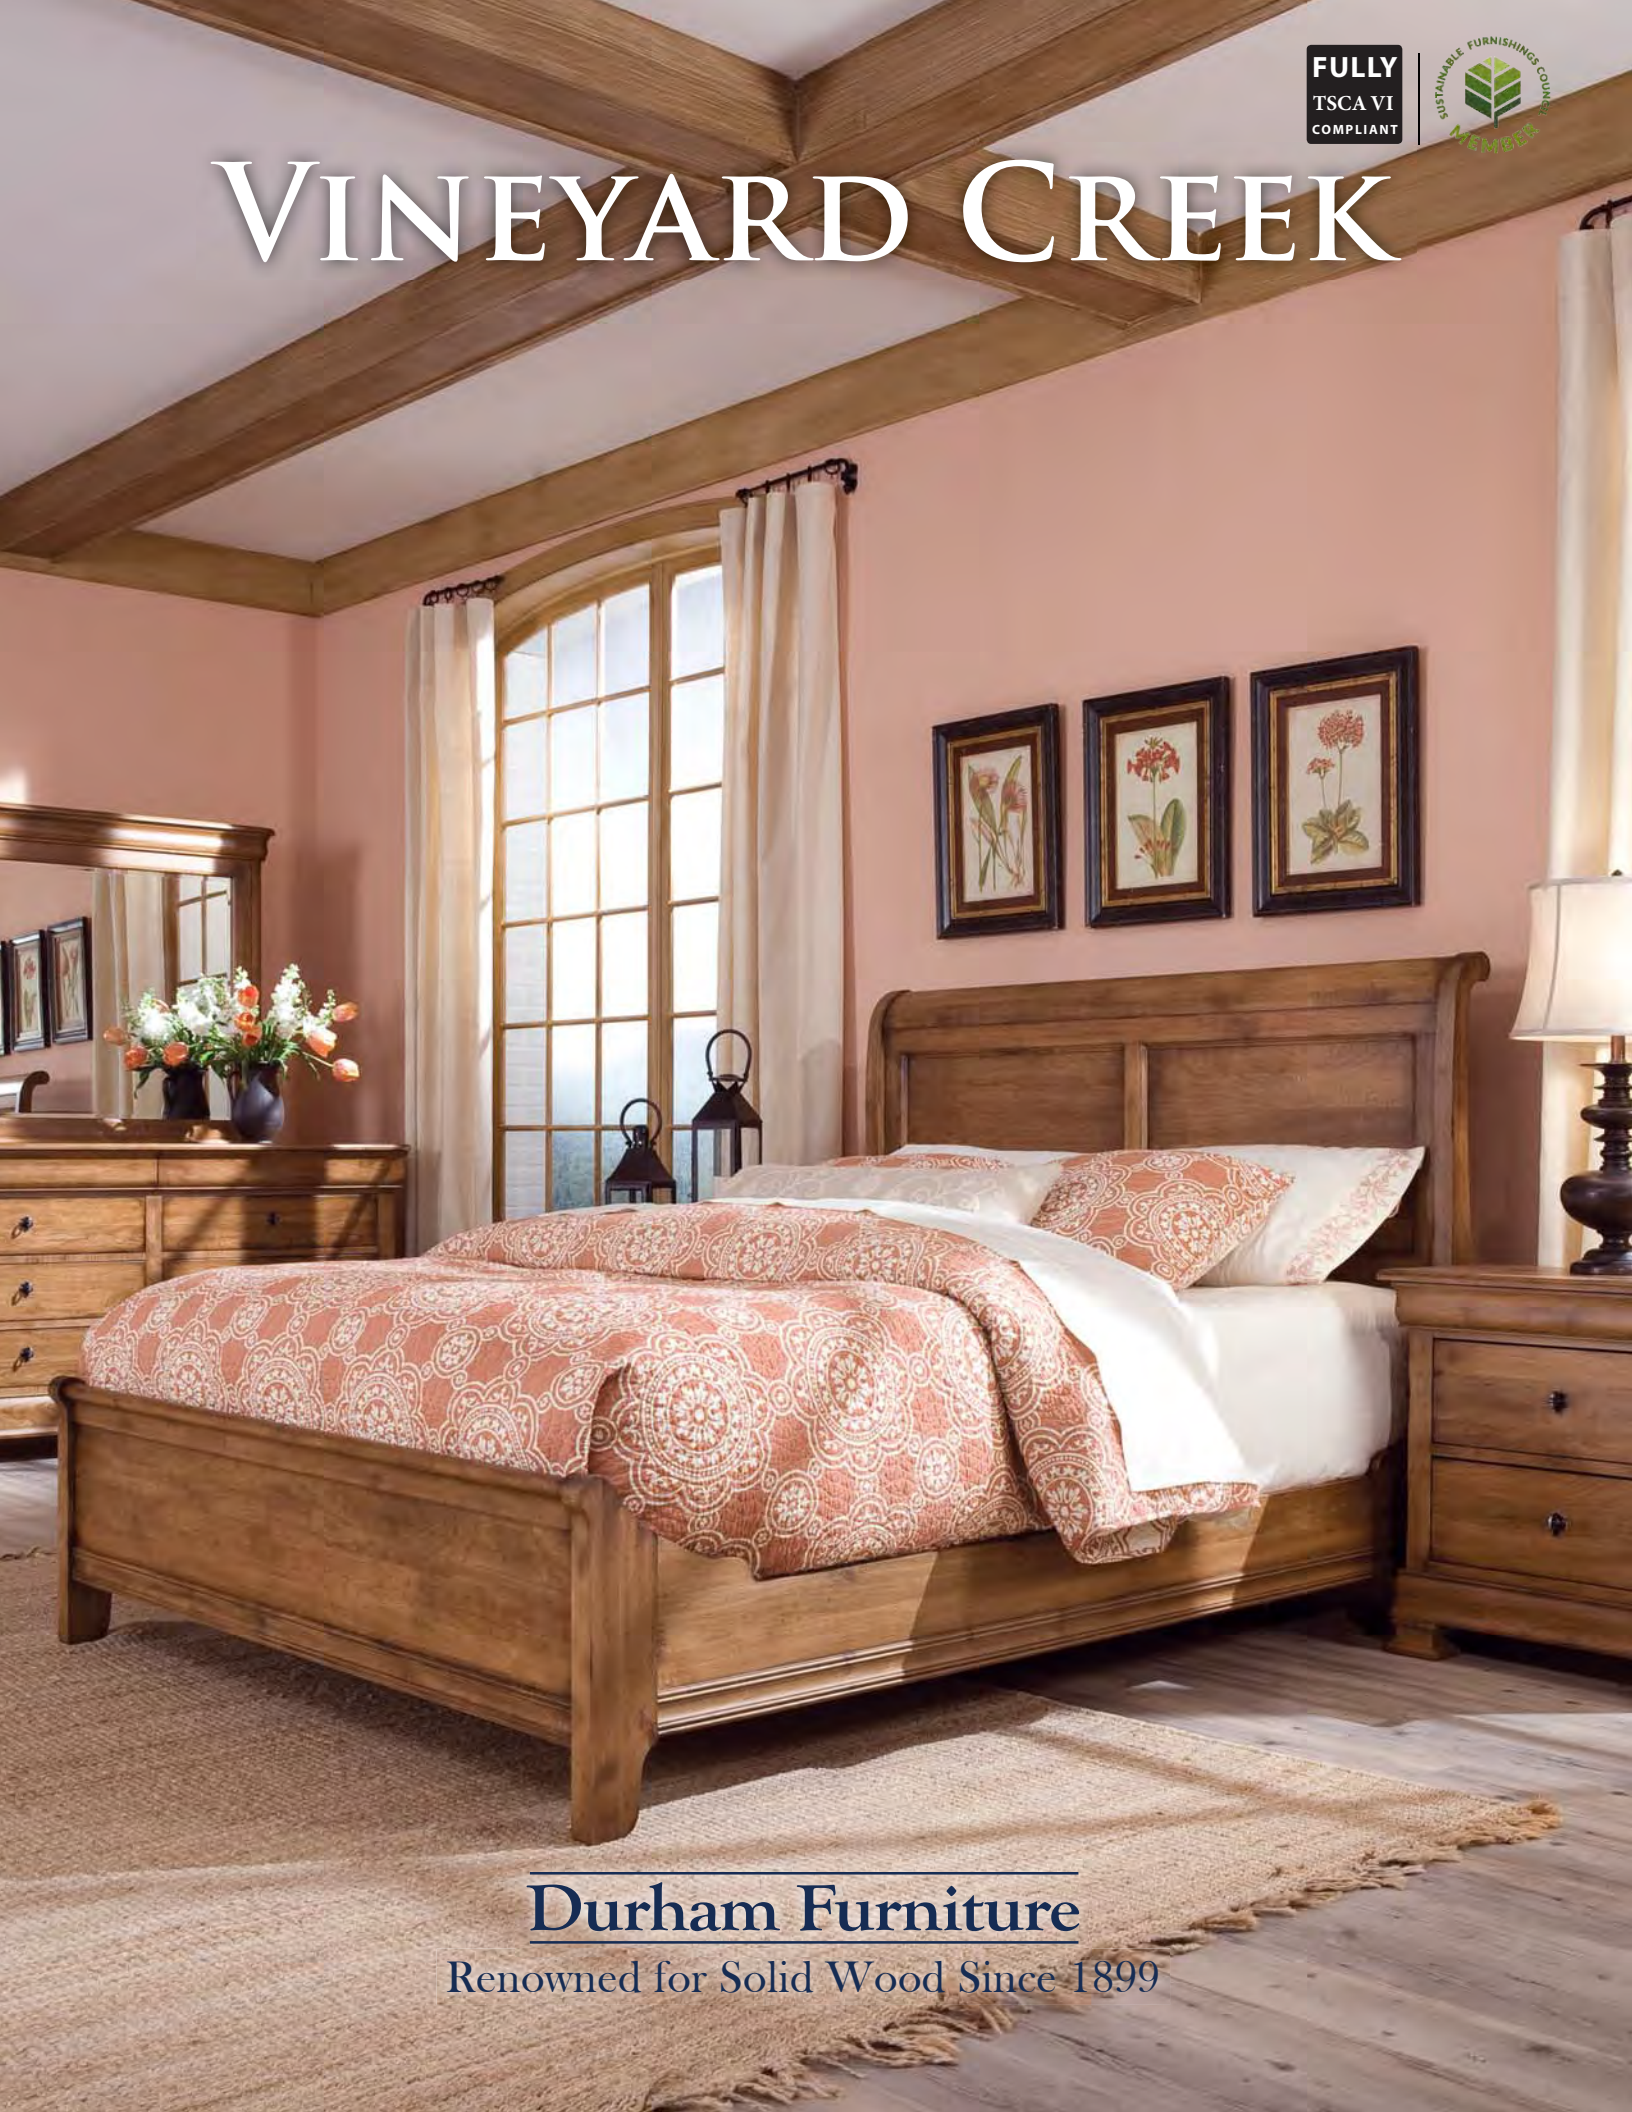

FULLY
TSCA VI
COMPLIANT

VINEYARD CREEK

Durham Furniture

Renowned for Solid Wood Since 1899

112-128 Queen Sleigh Bed
W65 x L91 x H52

Also Available:

112-148 King Sleigh Bed
W80¾ x L91 x H52
(FTBD H29" - SLAT H9")

**112-128B Queen Sleigh Bed
w/ Low Footboard**
W65 x L89 x H52

Also Available

**112-148B King Sleigh Bed
w/ Low Footboard**
W80¾ x L89 x H52
(FTBD H19¾" - SLAT H9")

**112-129 Queen
Master Sleigh Bed**
W66¾ x L95½ x H54